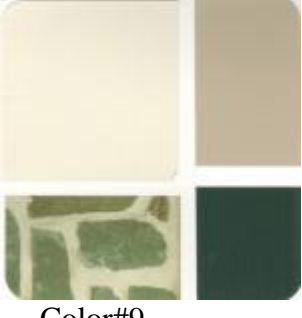

Approved Paint Color for TOHA

Below are the approved color schemes for TOHA.

Color#1

Color#2

Color#3

Color#4

Color#5

Color#6

Color#7

Color#8

Color#9

Color#10

Color#11

Color#12

Color#13

Color#14

Color#15

Color#16

Color#17

Color#18

Color#19

Color#20

Color#21

Color#22

Color#47

Color#48

Color#49

Color#50